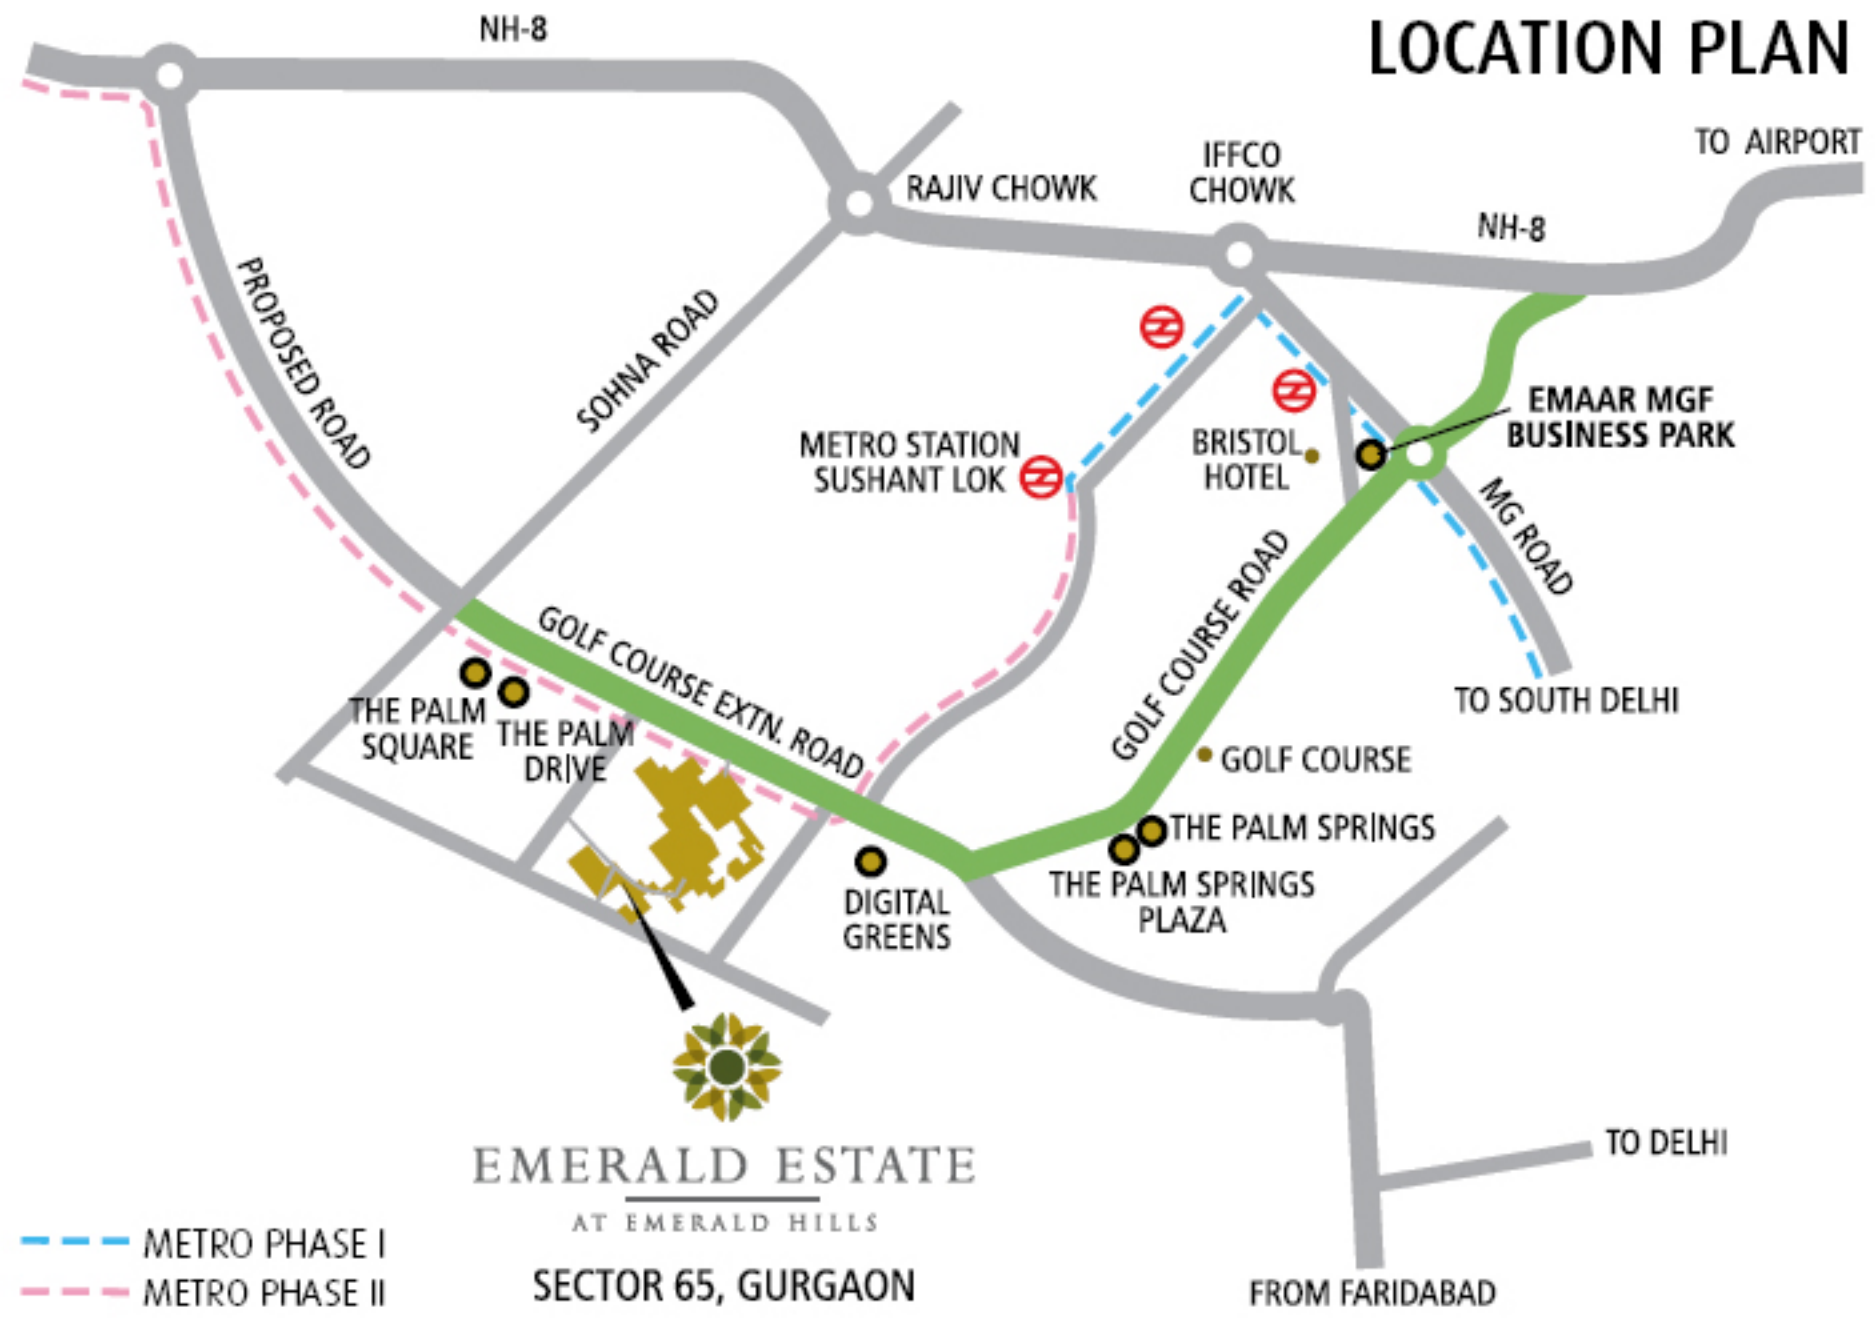

LOCATION PLAN

EMERALD ESTATE
AT EMERALD HILLS

SECTOR 65, GURGAON

- METRO PHASE I
- METRO PHASE II